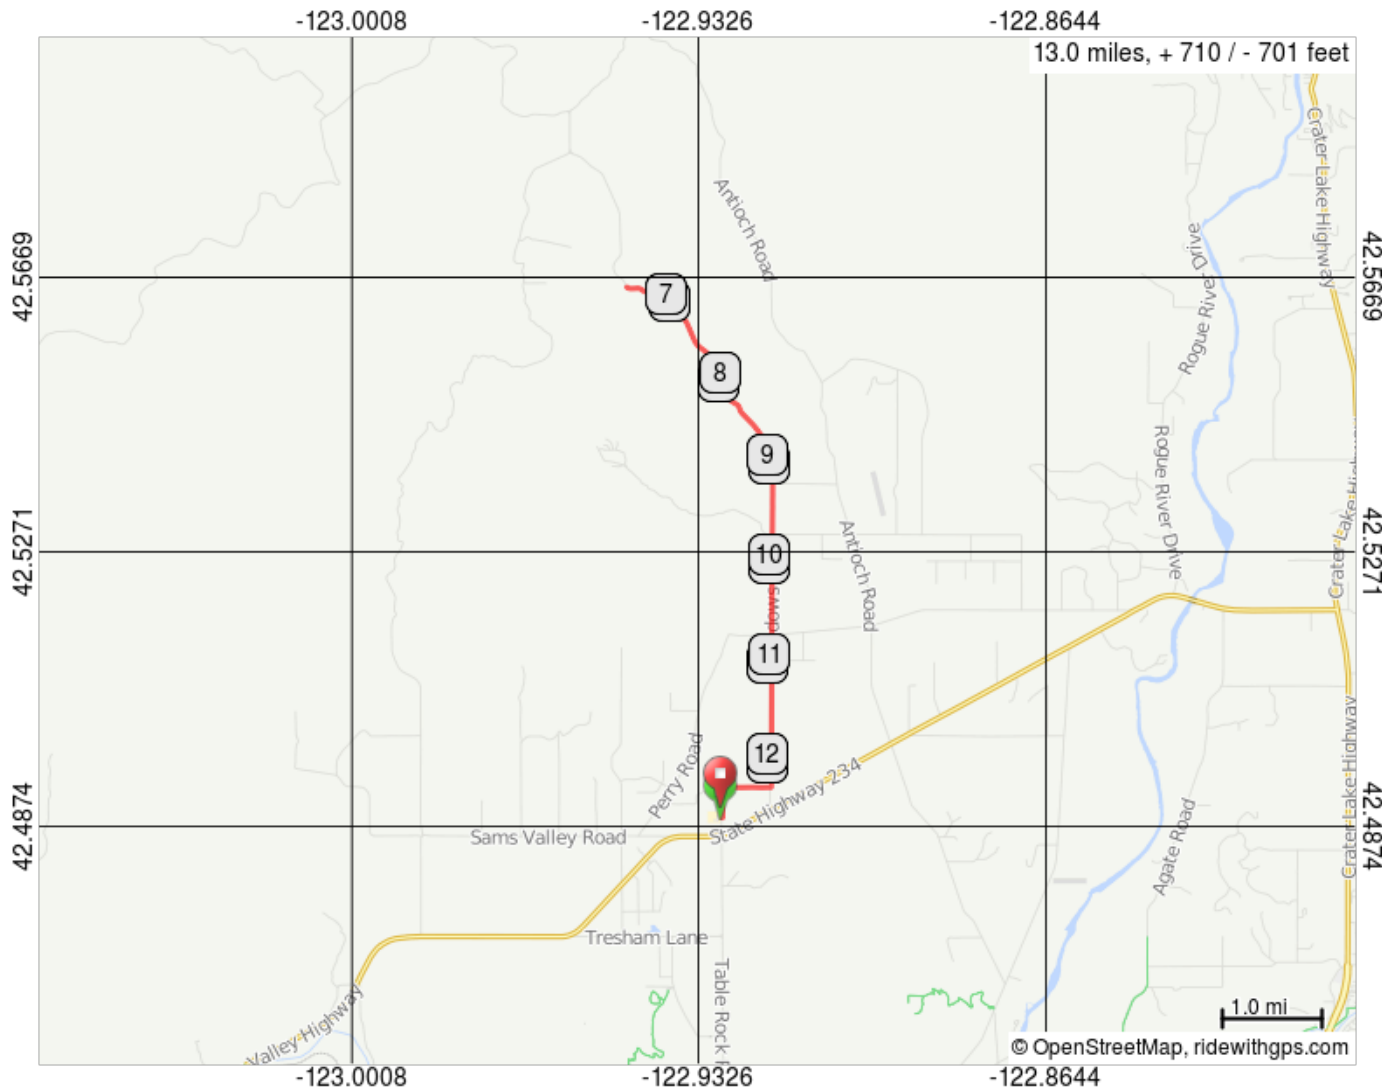

southern oregon tt 2015 #2

out and back 13+ miles start and end at sams valley school

southern oregon tt 2015 #2

0.0	0.0	🚩	Start of route
0.3	0.3	→	Slight R onto Webber Rd
0.8	0.5	←	L onto Meadows Rd
12.3	11.5	→	R onto Webber Rd
12.8	0.5	←	Slight L onto Table Rock Rd
13.0	0.2	🚩	End of route

13.0 miles. +736/-707 feet