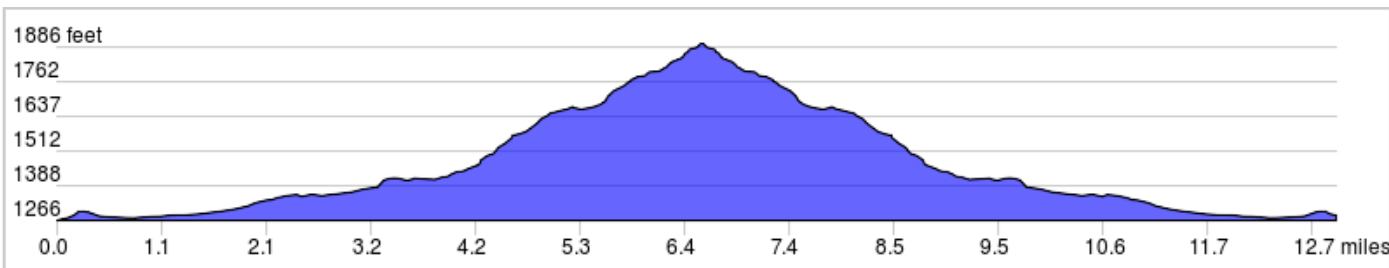

southern oregon tt 2015 #2

out and back 13+ miles start and end at sams valley school

southern oregon tt 2015 #2

0.0	0.0	🚩	Start of route
0.3	0.3	→	Slight R onto Webber Rd
0.8	0.5	←	L onto Meadows Rd
12.3	11.5	→	R onto Webber Rd
12.8	0.5	←	Slight L onto Table Rock Rd
13.0	0.2	🚩	End of route

13.0 miles. +736/-707 feet